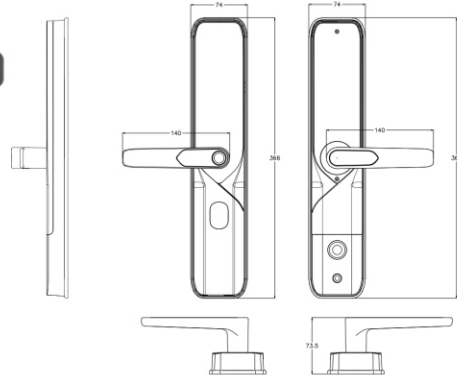

## YGS 8882 Residential lock series

Digital door lock with 4 access ways and 300 super big user capacity, ideal to replace old mechanical lock with modernized solution. This is also the best quality/price ratio model for apartment projects.

### FEATURES

Material	Aluminium alloy
Mortise	Center Distance:68mm;Backset:60mm
Applied Door Thickness	35~110mm
Power	6V(Alkaline AA battery x4)
Battery Life Time	5000~6000 times
Emergency Power	Micro-USB
Operating Temperature	-15~55°C
Fingerprint Sensor	Semiconductor Sensor
Password	6 Digits
Mechanical key	2 keys

### MORTISE

Manual knob to extend and retract the secure deadbolt. It increases the security level of the door lock with double lock extend.

C grade cylinder protects the lock from technical unlocking for at least 270mins.