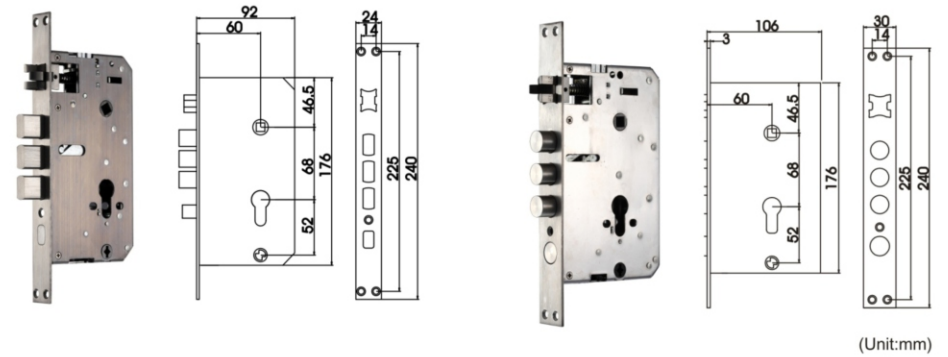

## YGS 8882 Residential lock series

Digital door lock with 4 access ways and 300 super big user capacity, ideal to replace old mechanical lock with modernized solution. This is also the best quality/price ratio model for apartment projects.

### FEATURES

Material	Aluminium alloy
Mortise	Center Distance:68mm;Backset:60mm
Applied Door Thickness	35~110mm
Power	6V(Alkaline AA battery x4)
Battery Life Time	5000~6000 times
Emergency Power	Micro-USB
Operating Temperature	-15~55°C
Fingerprint Sensor	Semiconductor Sensor
Password	6 Digits
Mechanical key	2 keys

### MORTISE

Manual knob to extend and retract the secure deadbolt. It increases the security level of the door lock with double lock extend.

C grade cylinder protects the lock from technical unlocking for at least 270mins.