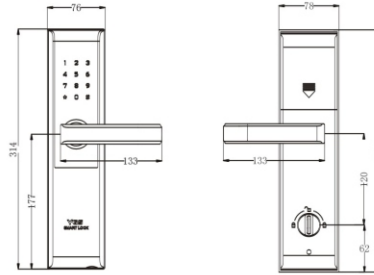

FEATURES

Material	Zinc Alloy,Acrylic
Mortise	Center Distance:68mm;Backset:60mm
Applied Door Thickness	35~110mm
Power	6V(Alkaline AA battery x4)
Battery Life Time	5000~6000 times
Emergency Power	Micro-USB
Operating Temperature	-15~55°C
Pin code	6-10 digits
Card	Mifare 1 ((13.56MHz)
Mechanical key	3 keys
User capacity	30 (PW)+993(CARD)