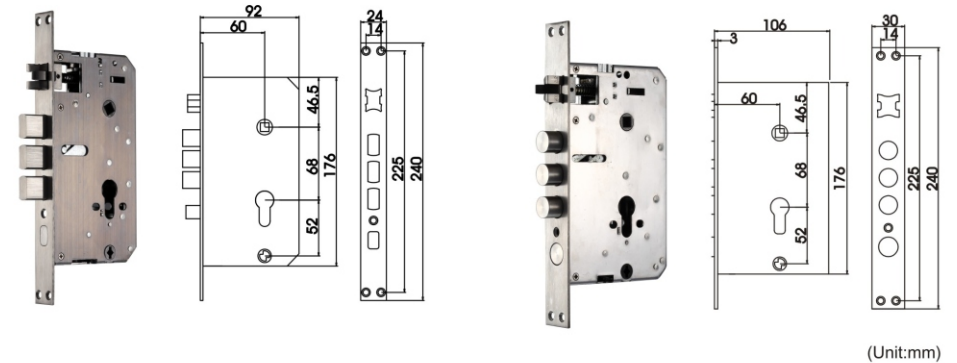

MORTISE

(Unit:mm)

The android micro-USB power supply and mechanical key unlocking are always available, to avoid any inconvenience caused by battery runoff or wrong electronic operations.

The anti friction latch locks the door automatically when it is closed. The 3 solid deadbolts and secure deadbolt are designed for dual and triple lock at night.