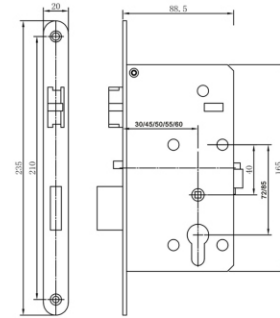

MORTISE

European mortise

(Unit:mm)

Electronic deadbolt is available for privacy protection.
After turning on this deadbolt, all electronic keys are unavailable, only turning mechanical key can open the door.