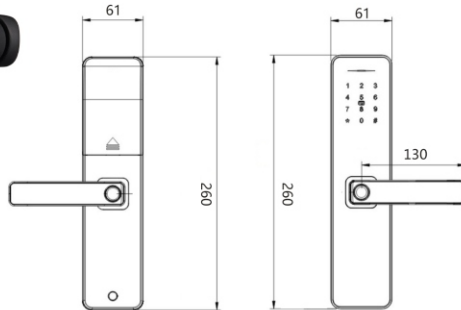

tuya

YGS-8835B Residential lock series

This model is compatible with all types of mechanical mortises, with all types of access mode: fingerprint, password, card, APP, mechanical key etc, ensuring the highest security and convenience to your home.

FEATURES

Material	Aluminium alloy
Mortise	All types of mechanical mortises
Door thickness	30-100mm
Power	6V (Alkaline AA batteries X4)
Low battery power	4.8±0.2V
Battery life	10000 cycles
Emergency power supply	USB
Operating temperature	-20°C--65°C
Operating humidity	20-90%
Fingerprint sensor	Semiconductor
User capacity	150 groups FP+PW+card
Mechanical key	2pcs
Door direction	Universal