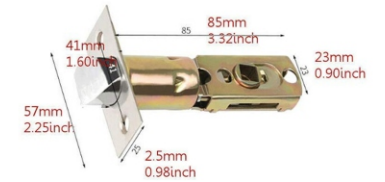

FEATURES

Material	Aluminium alloy
Mortise	All types of mechanical mortises
Door thickness	30-100mm
Power	6V (Alkaline AA batteries X4)
Low battery power	4.8±0.2V
Battery life	10000 cycles
Emergency power supply	USB
Operating temperature	-20°C--65°C
Operating humidity	20-90%
Fingerprint sensor	Semiconductor
User capacity	150 groups FP+PW+card
Mechanical key	2pcs
Door direction	Universal

Compatible with all types of mechanical mortise, tubular latch, 5050 mortise, all Euro or US standard mortise etc.
Old lock revation becomes very easy.

Multiple access ways: fingerprint, password, card, mechanical key, Tuya APP etc, makes the lock suitable for all type of special user requirements.
Even the lock is out of power, an emergency power supply helps you to unlock.

MORTISE

European mortise

(Unit:mm)

Electronic deadbolt is available for privacy protection.
After turning on this deadbolt, all electronic keys are unavailable, only turning mechanical key can open the door.