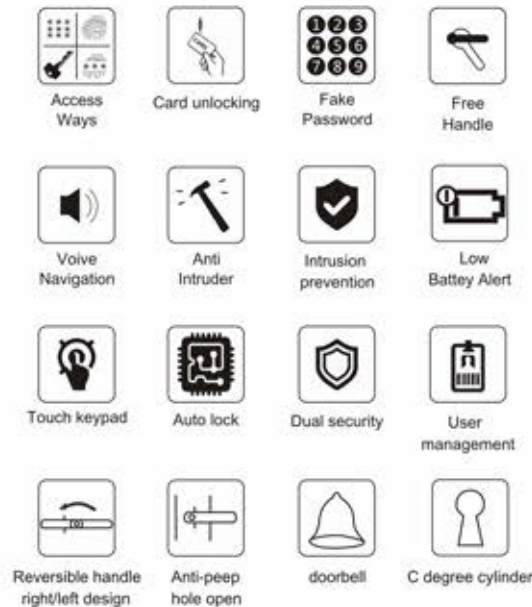

Bluetooth

tuya

YGS8880 Residential lock series

Digital door lock with 4 access ways and 500 super big user capacity, ideal to replace old mechanical lock with modernized solution. This is also the best quality/price ratio model for apartment projects.

MORTISE

(Unit:mm)

Manual knob to extend and retract the secure deadbolt. It increases the security level of the door lock with double lock extend.

C grade cylinder protects the lock from technical unlocking for at least 270mins.