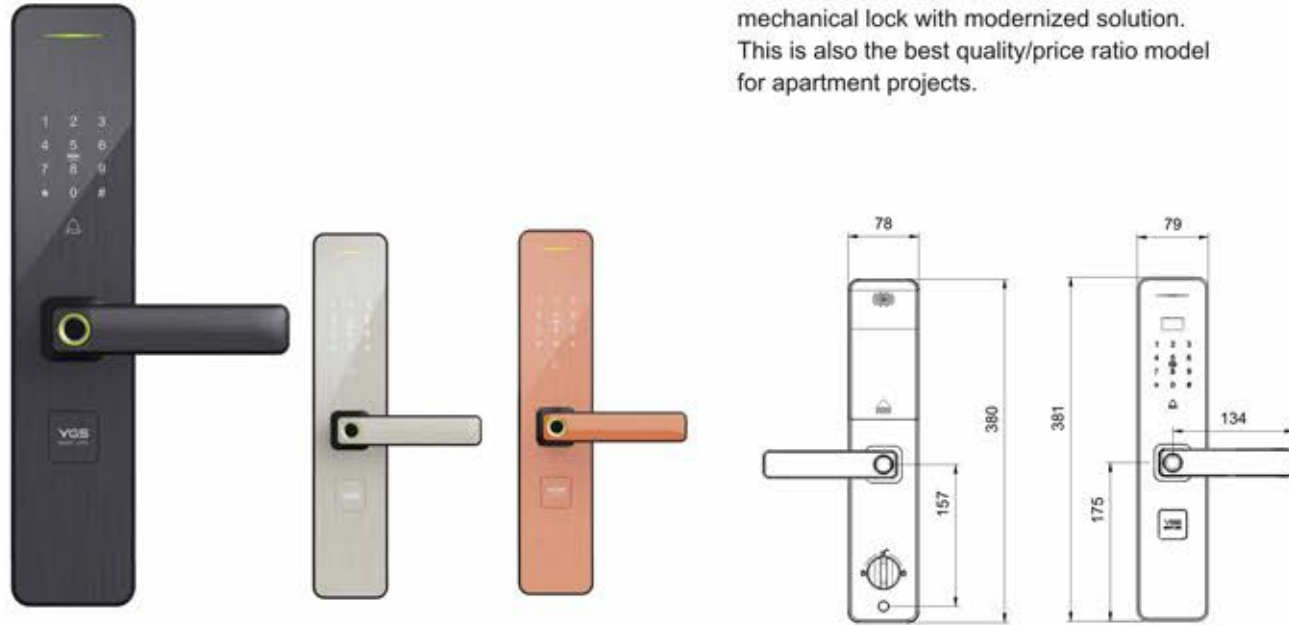

Bluetooth

tuya

YGS8880 Residential lock series

Digital door lock with 4 access ways and 500 super big user capacity, ideal to replace old mechanical lock with modernized solution. This is also the best quality/price ratio model for apartment projects.

FEATURES

Material	Aluminium alloy
Mortise	Center Distance:68mm;Backset:60mm
Applicated Door Thickness	35~110mm
Power	6V(Alkaline AA battery x4)
Battery Life Time	5000~6000 times
Emergency Power	Micro-USB
Operating Temperature	-15~55°C
Fingerprint Sensor	Semiconductor Sensor
Password	6 Digits
Mechanical key	2 keys

MORTISE

(Unit:mm)

Manual knob to extend and retract the secure deadbolt. It increases the security level of the door lock with double lock extend.

C grade cylinder protects the lock from technical unlocking for at least 270mins.