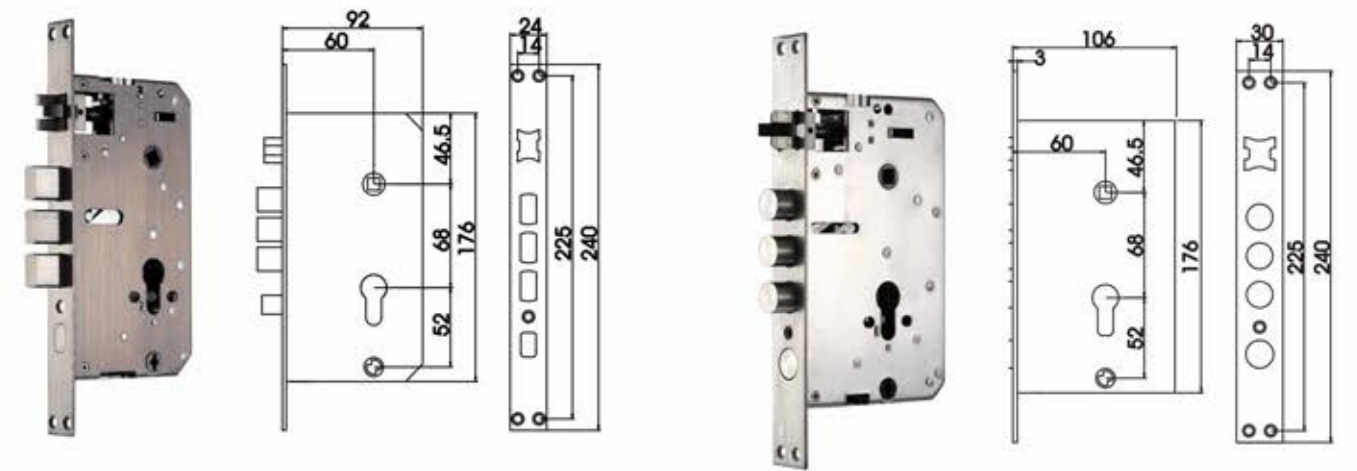

Bluetooth

tuya

YGS8880 Residential lock series

Digital door lock with 4 access ways and 500 super big user capacity, ideal to replace old mechanical lock with modernized solution. This is also the best quality/price ratio model for apartment projects.

FEATURES

Material	Aluminium alloy
Mortise	Center Distance:68mm;Backset:60mm
Applicated Door Thickness	35~110mm
Power	6V(Alkaline AA battery x4)
Battery Life Time	5000~6000 times
Emergency Power	Micro-USB
Operating Temperature	-15~55°C
Fingerprint Sensor	Semiconductor Sensor
Password	6 Digits
Mechanical key	2 keys

MORTISE

(Unit:mm)

Manual knob to extend and retract the secure deadbolt. It increases the security level of the door lock with double lock extend.

C grade cylinder protects the lock from technical unlocking for at least 270mins.